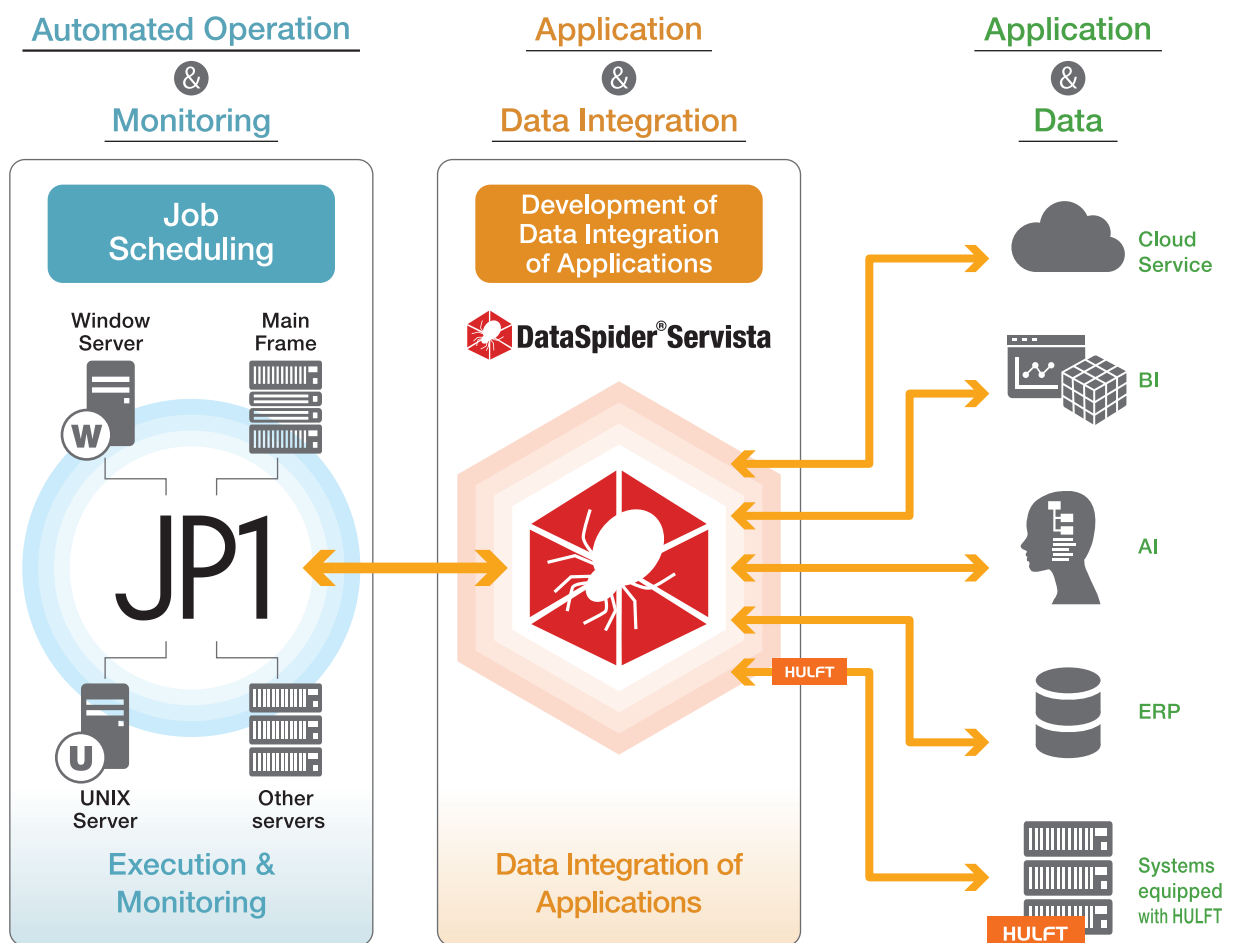

## Hitachi Asia Ltd.

Solution

### Integrate Workload Automation and Data Integration services to achieve high-speed/quality automated system operations

Solution overview

## JP1 × DataSpider® Servista

"JP1/Automatic Job Management System 3 (JP1/AJS3)", a workload automation / job scheduling tool combined with DataSpiderServista, enables automated data integration between various systems and applications to achieve operational productivity and agility.

- ◆ Automated data integration of applications without the need of programming
- ◆ Data integration among internal operation systems, web-based systems and cloud services
- ◆ Secure data transmission through the use of DataSpiderServista's HULFT adapter