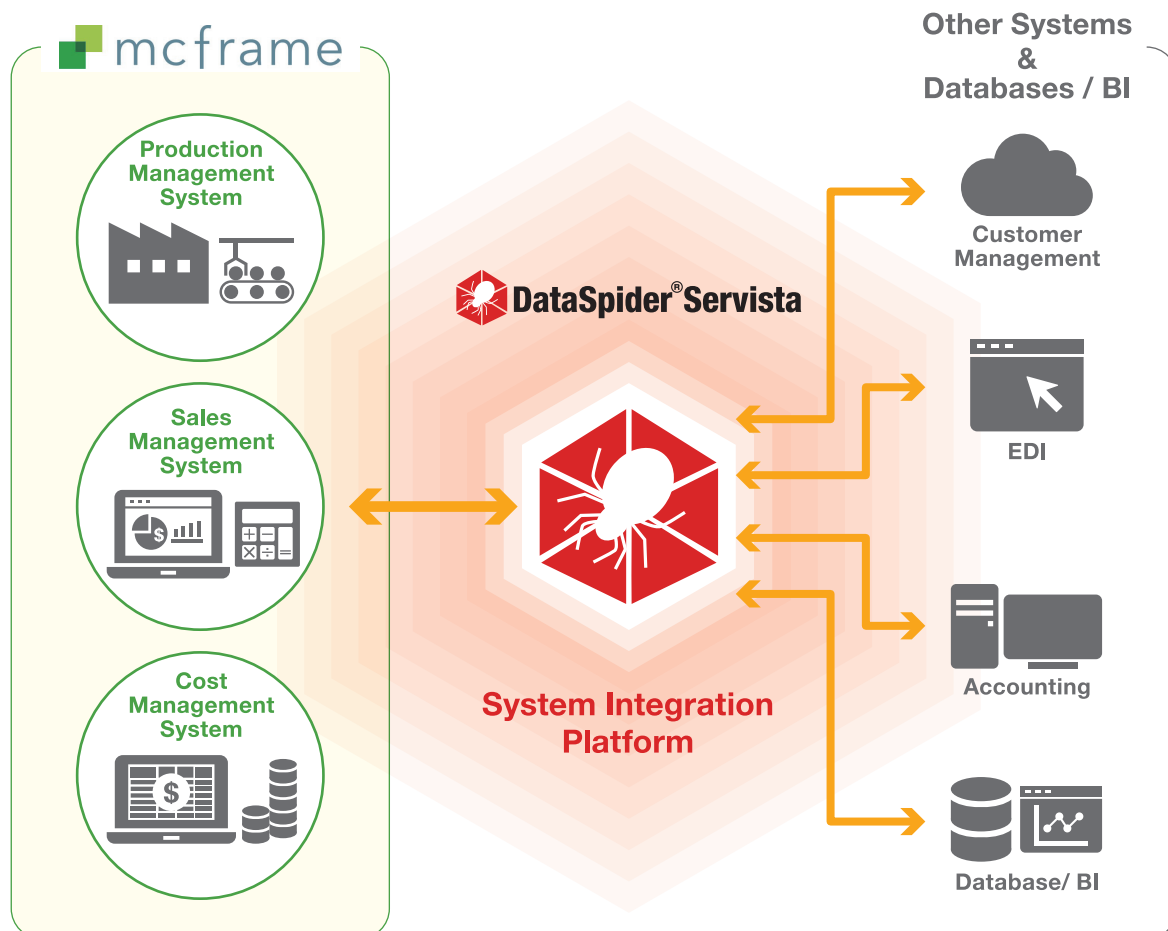

## PT. TOYO BUSINESS ENGINEERING INDONESIA

Solution

The production management system, mcframe, that can simply be linked with other systems, helps to support production efficiency through automation of operations

Solution overview

DataSpider simplifies data integration between the production management system “mcframe”, adopted by many companies in the manufacturing industry, and other systems. Operational efficiency can be experienced by automating operations.

- ◆ Non-programming solution for development of data integration platform between mcframe and other systems
- ◆ mcframe data and other business data are automatically extracted, merged, converted and stored into a database to support visualization and analysis of business results and issues using BI tools